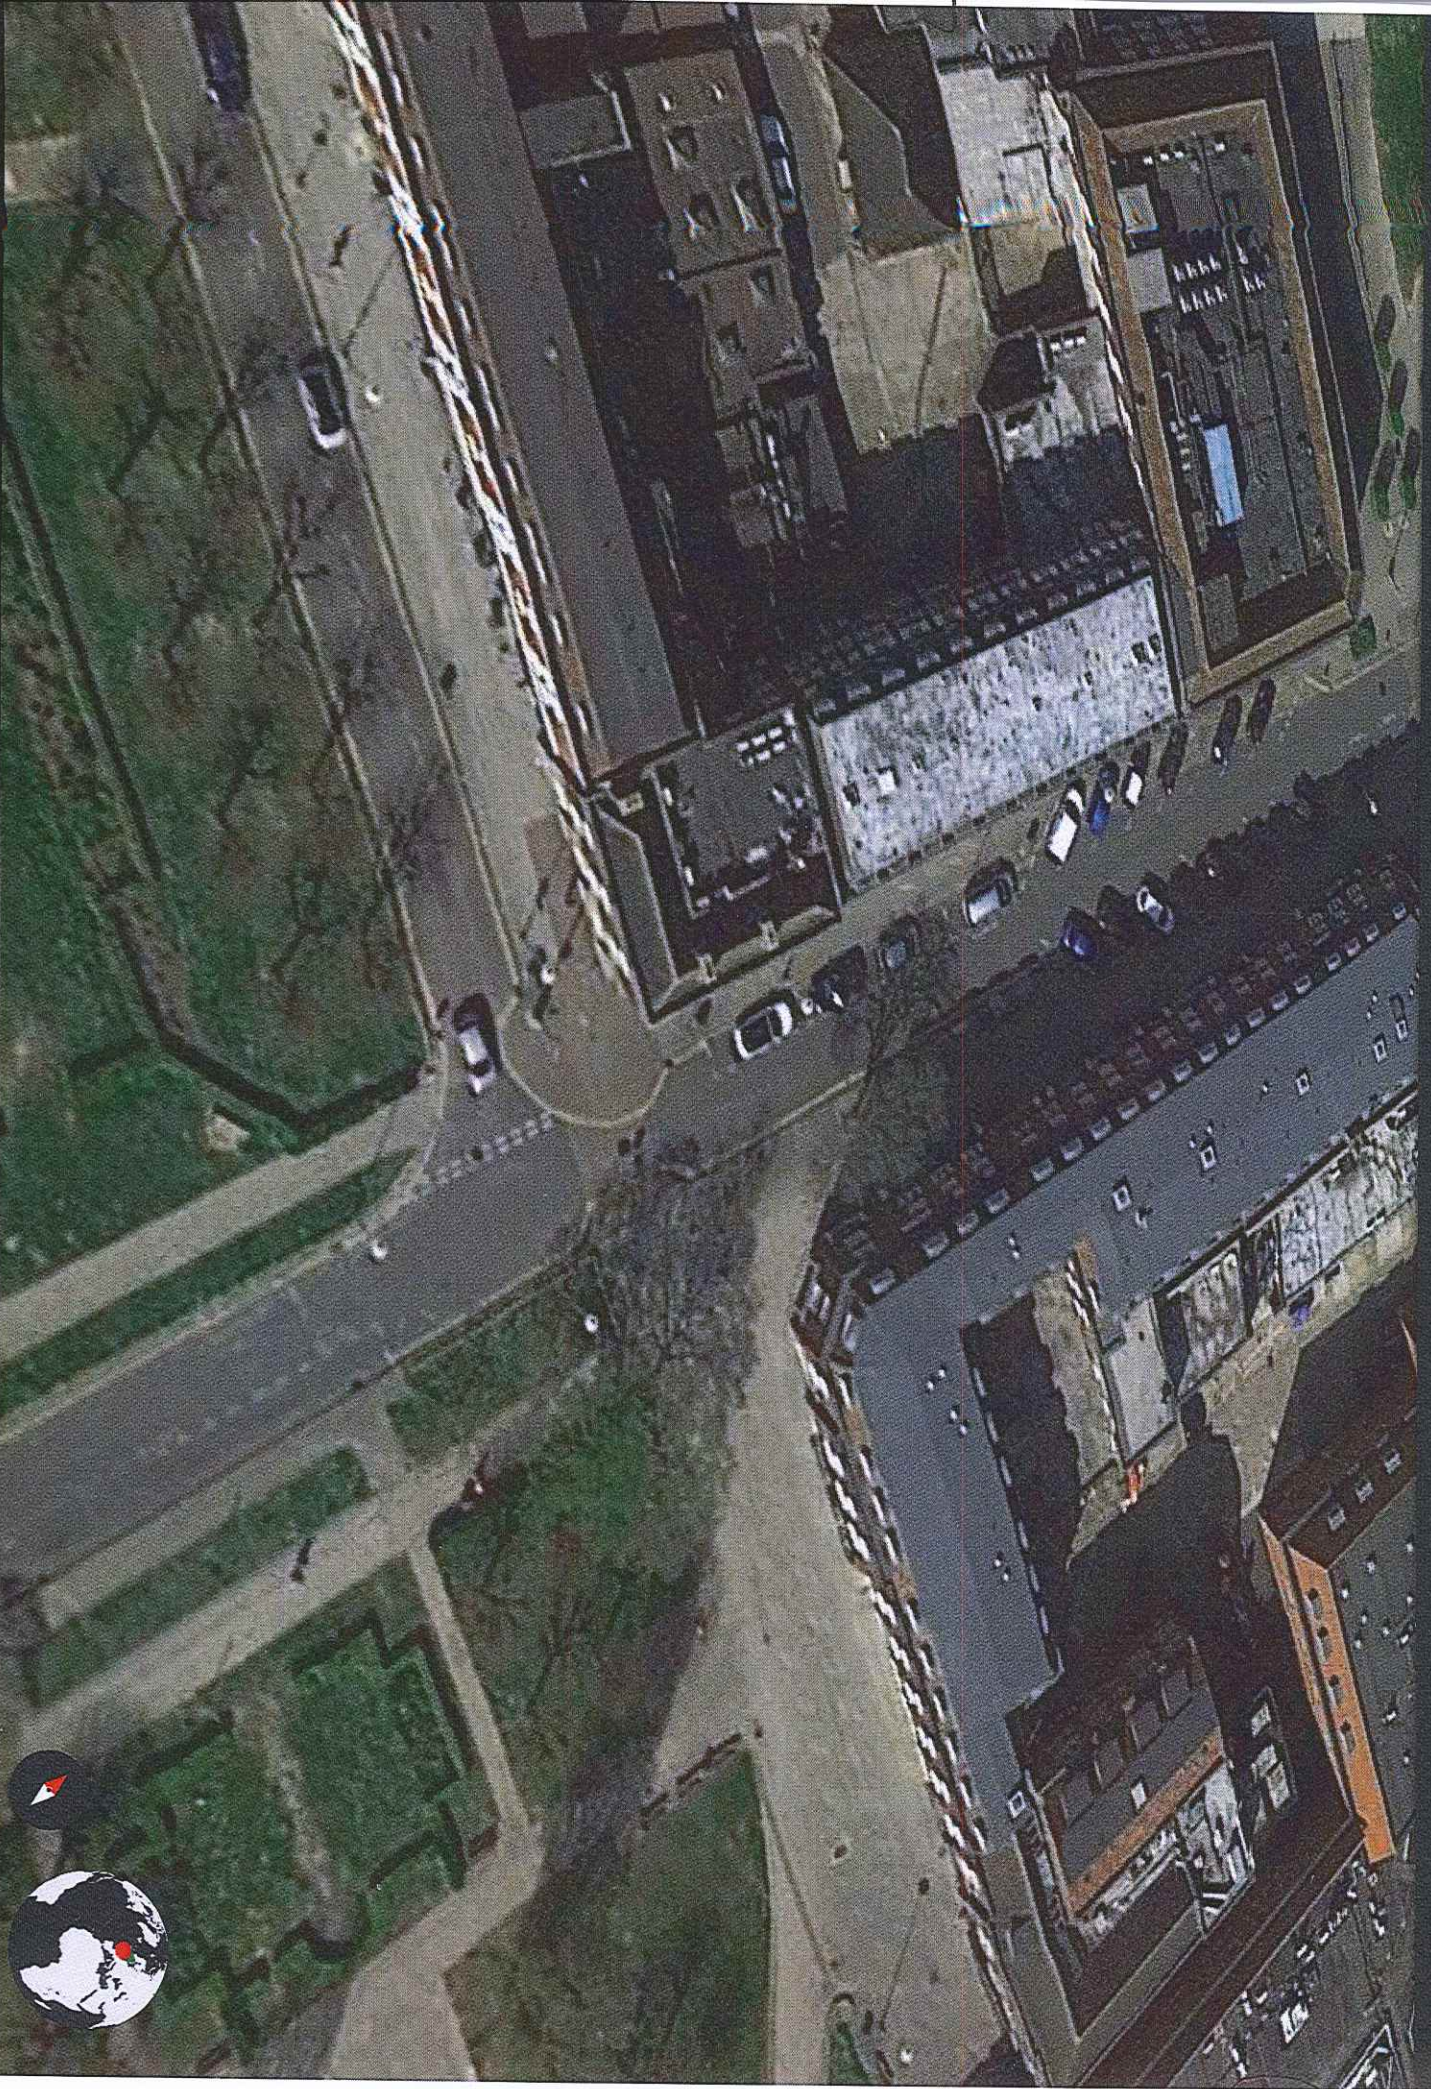

You are currently running an experimental version of Earth.

[Learn more](#)

[Send feedback](#)

2

Google Earth

Imagery date: 4/10/20 - newer

10 m

Camera: 177 m 51°48'05"N 0°12'20"W

88 m